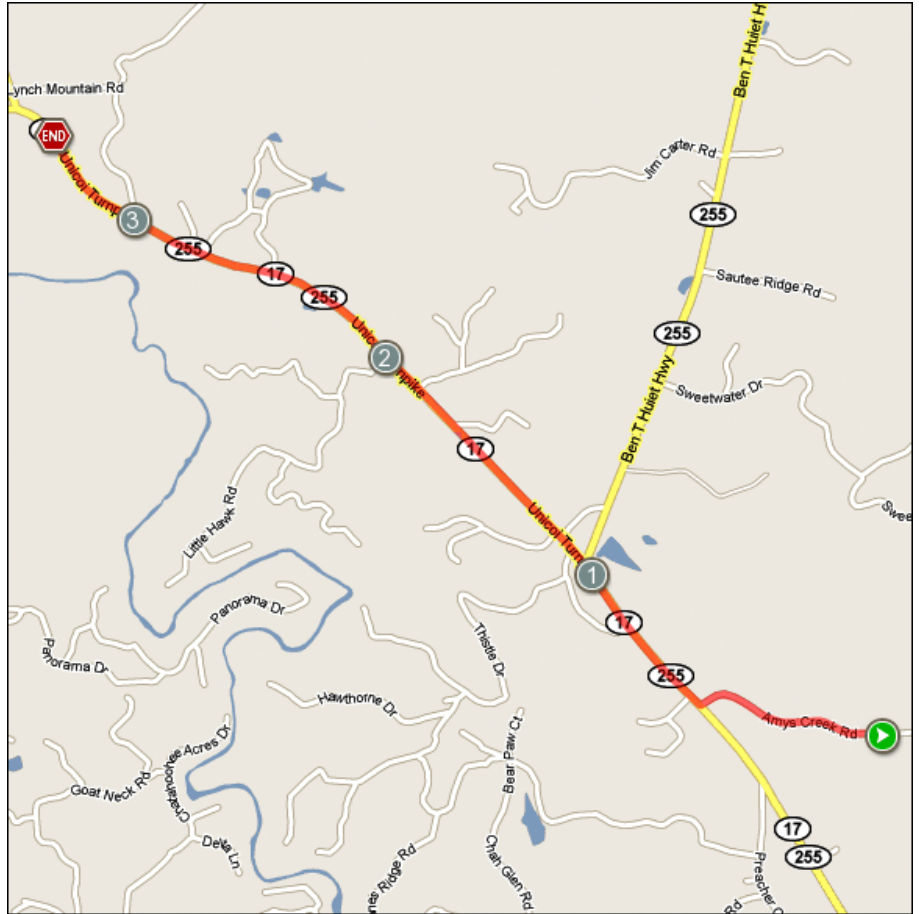

LEG 13 - Old Sautee Store

3.4 MILES | EASY

RUNNER DIRECTIONS

1. Take a left out of the church and take a left on Amy's Creek Road to **.6 miles**
2. Right onto Highway 17 to **3.4 miles**

ELEVATION: min: 1306ft | max: 1503ft | ascent: 213ft | descent: -266ft

LEG 13 - Old Sautee Store

3.4 MILES | EASY

VAN DIRECTIONS

1. Take a left out of the church and take a left on Amy's Creek Road to **.6 miles**
2. Right onto Highway 17 to **3.4 miles**