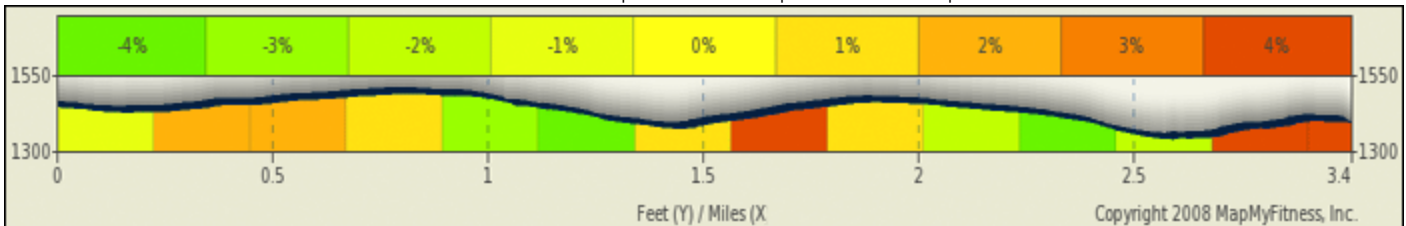

LEG 13 - Old Sautee Store

3.4 MILES | EASY

RUNNER DIRECTIONS

1. Take a left out of the church and take a left on Amy's Creek Road to **.6 miles**
2. Right onto Highway 17 to **3.4 miles**

ELEVATION: min: 1306ft | max: 1503ft | ascent: 213ft | descent: -266ft

LEG 13 - Old Sautee Store

3.4 MILES | EASY

VAN DIRECTIONS

1. Take a left out of the church and take a left on Amy's Creek Road to **.6 miles**
2. Right onto Highway 17 to **3.4 miles**