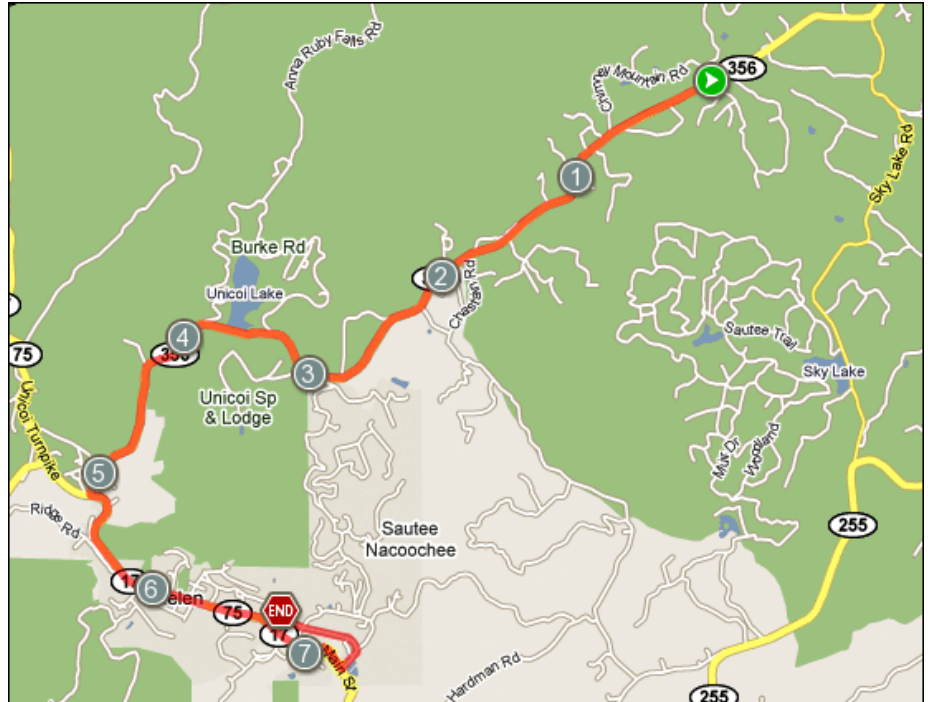

LEG 16 - Helen First Baptist Church

6.9 MILES | HARD

RUNNER DIRECTIONS

1. Leave Bethel's Baptist Church and continue left for **3.1 miles**, entering Unicoi State Park
2. Continue to **5.1 miles**
3. Take left at GA 17 toward Helen
4. Arrive into Helen at **5.6 miles**
5. Continue on GA 17 to **6.9 miles**
6. Take a left onto Edelweiss
7. Helen First Baptist Church on left

ELEVATION: min: 1391ft | max: 1749ft | ascent: 161ft | descent: -440ft

LEG 16 - Helen First Baptist Church

6.9 MILES | HARD

VAN DIRECTIONS

1. Leave Bethel's Baptist Church and continue left for **3.1 miles**, entering Unicoi State Park
2. Continue to **5.1 miles**
3. Take left at GA 17 toward Helen
4. Arrive into Helen at **5.6 miles**
5. Continue on GA 17 to **6.9 miles**
6. Take a left onto Edelweiss
7. Helen First Baptist Church on left