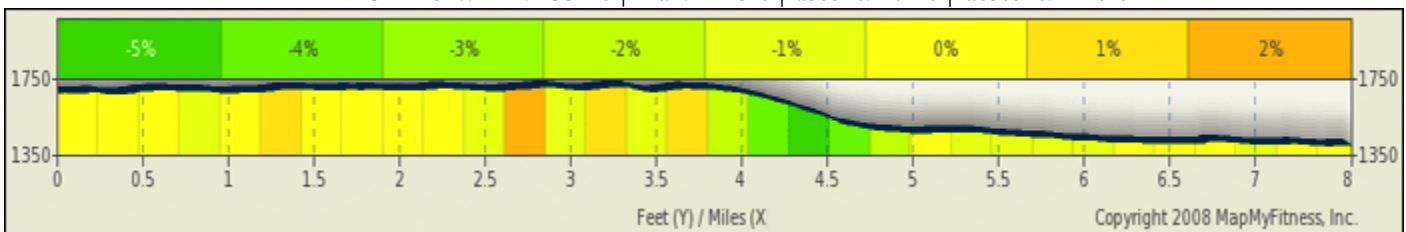

LEG 16 - Helen First Baptist Church

6.9 MILES | HARD

RUNNER DIRECTIONS

1. Leave Bethel's Baptist Church and continue left for **3.1 miles**, entering Unicoi State Park
2. Continue to **5.1 miles**
3. Take left at GA 17 toward Helen
4. Arrive into Helen at **5.6 miles**
5. Continue on GA 17 to **6.9 miles**
6. Take a left onto Edelweiss
7. Helen First Baptist Church on left

ELEVATION: min: 1391ft | max: 1749ft | ascent: 161ft | descent: -440ft

LEG 16 - Helen First Baptist Church

6.9 MILES | HARD

VAN DIRECTIONS

1. Leave Bethel's Baptist Church and continue left for **3.1 miles**, entering Unicoi State Park
2. Continue to **5.1 miles**
3. Take left at GA 17 toward Helen
4. Arrive into Helen at **5.6 miles**
5. Continue on GA 17 to **6.9 miles**
6. Take a left onto Edelweiss
7. Helen First Baptist Church on left