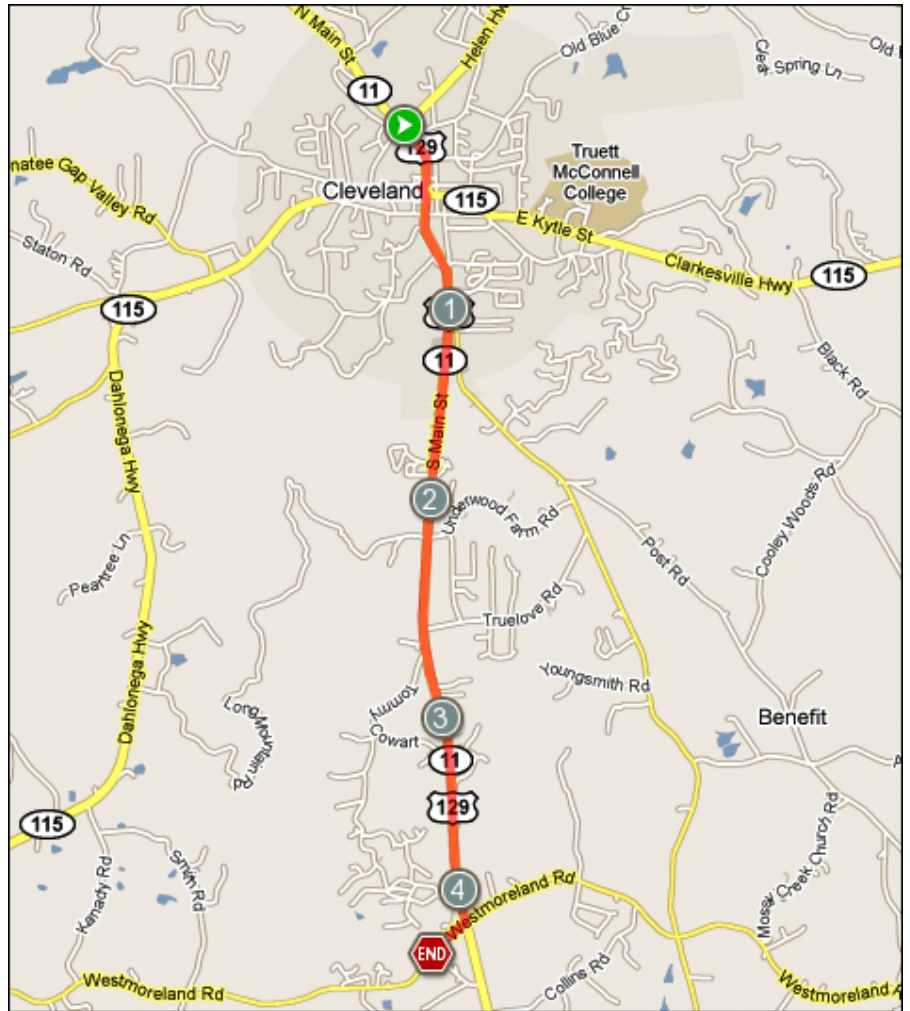

LEG 21 - Friendship Baptist Church

4.4 MILES | MEDIUM

RUNNER DIRECTIONS

1. Get back on 75 for **.1 miles**
2. Take a left onto 11 (Huddle House on left corner) into Cleveland Square (runners on left sidewalk) to **.3 miles**
3. Follow 11/129 to **.4 miles**
4. Sidewalk ends at **1 mile**
5. Go straight/veer right to **4.1 miles**
6. Take right on Westmoreland Road to **4.4 miles**
7. Friendship Baptist church on left

ELEVATION: min: 1417ft | max: 1581ft | ascent: 131ft | descent: -177ft

LEG 21 - Friendship Baptist Church

4.4 MILES | MEDIUM

VAN DIRECTIONS

1. Get back on 75 for **.1 miles**
2. Take a left onto 11 (Huddle House on left corner) into Cleveland Square (runners on left sidewalk) to **.3 miles**
3. Follow 11/129 to **.4 miles**
4. Sidewalk ends at **1 mile**
5. Go straight/veer right to **4.1 miles**
6. Take right on Westmoreland Road to **4.4 miles**
7. Friendship Baptist church on left