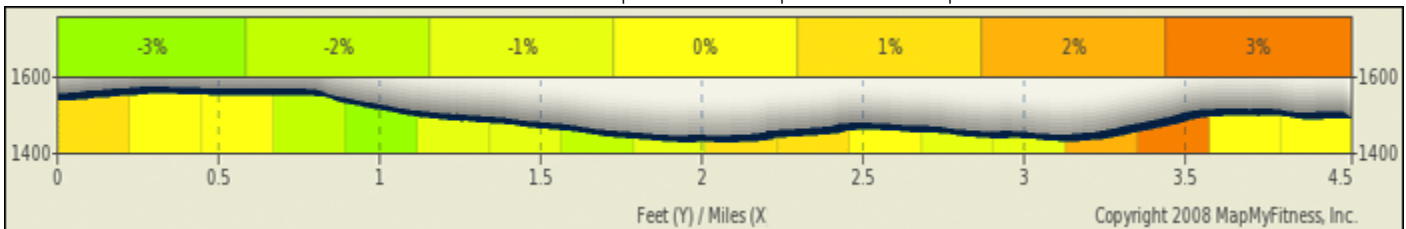

LEG 21 - Friendship Baptist Church

4.4 MILES | MEDIUM

RUNNER DIRECTIONS

1. Get back on 75 for **.1 miles**
2. Take a left onto 11 (Huddle House on left corner) into Cleveland Square (runners on left sidewalk) to **.3 miles**
3. Follow 11/129 to **.4 miles**
4. Sidewalk ends at **1 mile**
5. Go straight/veer right to **4.1 miles**
6. Take right on Westmoreland Road to **4.4 miles**
7. Friendship Baptist church on left

ELEVATION: min: 1417ft | max: 1581ft | ascent: 131ft | descent: -177ft

LEG 21 - Friendship Baptist Church

4.4 MILES | MEDIUM

VAN DIRECTIONS

1. Get back on 75 for **.1 miles**
2. Take a left onto 11 (Huddle House on left corner) into Cleveland Square (runners on left sidewalk) to **.3 miles**
3. Follow 11/129 to **.4 miles**
4. Sidewalk ends at **1 mile**
5. Go straight/veer right to **4.1 miles**
6. Take right on Westmoreland Road to **4.4 miles**
7. Friendship Baptist church on left