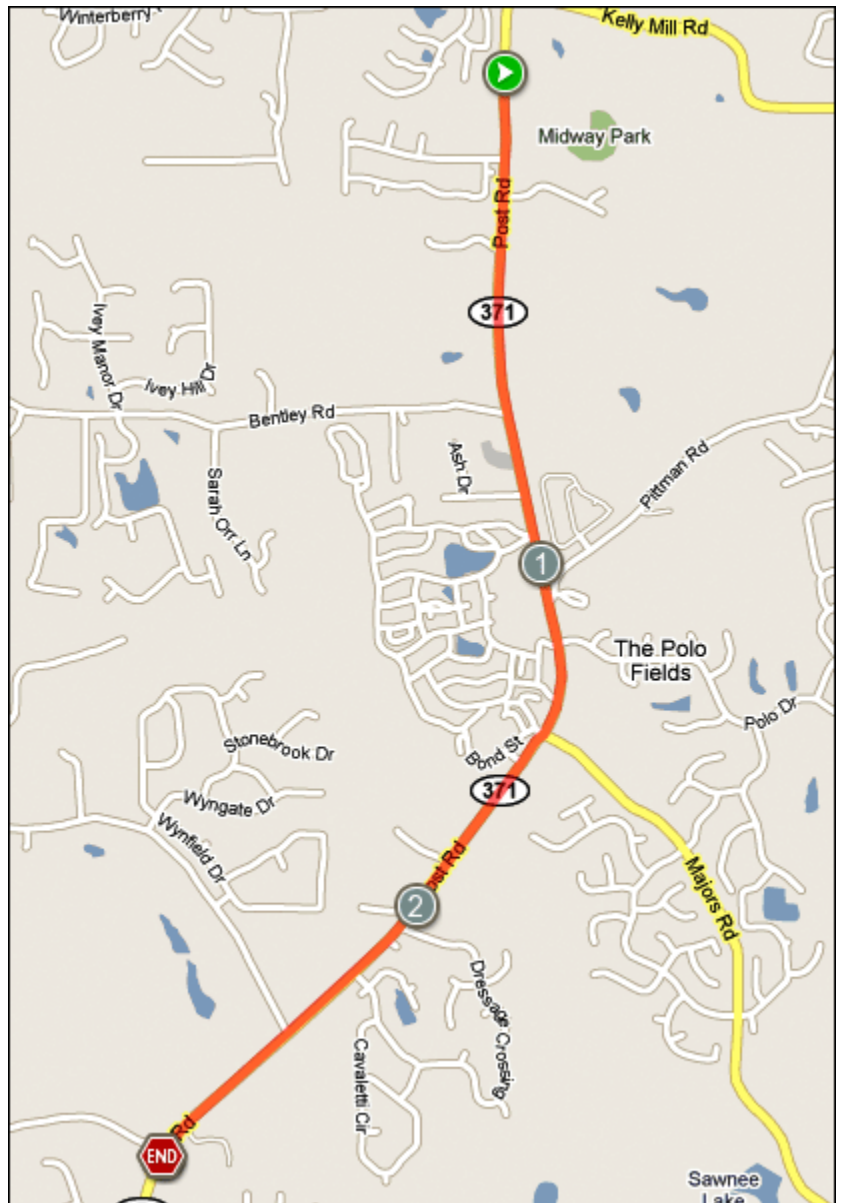

LEG 32 - New Light Baptist Church

3.1 MILES | EASY

RUNNER DIRECTIONS

1. Depart Midway Park to **.1 miles**
2. Left on Post Road
3. New Light Baptist Church on right at **3.1 miles**

ELEVATION: min: 1063ft | max: 1181ft | ascent: 66ft | descent: -154ft

LEG 32 - New Light Baptist Church

3.1 MILES | EASY

VAN DIRECTIONS

1. Depart Midway Park to **.1 miles**
2. Left on Post Road
3. New Light Baptist Church on right at **3.1 miles**