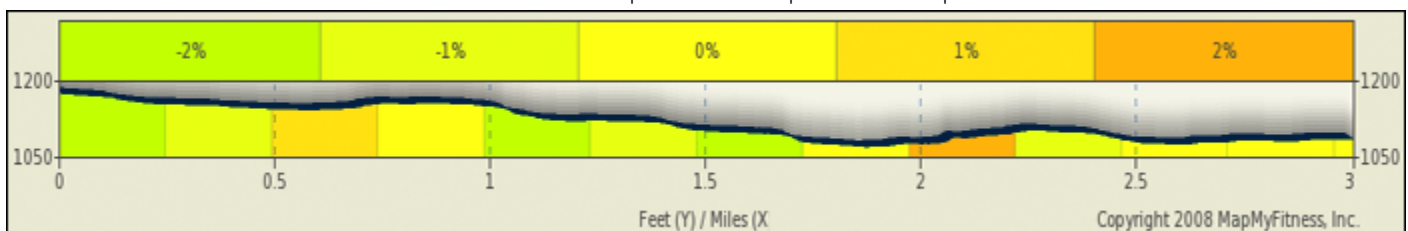

LEG 32 - New Light Baptist Church

3.1 MILES | EASY

RUNNER DIRECTIONS

1. Depart Midway Park to **.1 miles**
2. Left on Post Road
3. New Light Baptist Church on right at **3.1 miles**

ELEVATION: min: 1063ft | max: 1181ft | ascent: 66ft | descent: -154ft