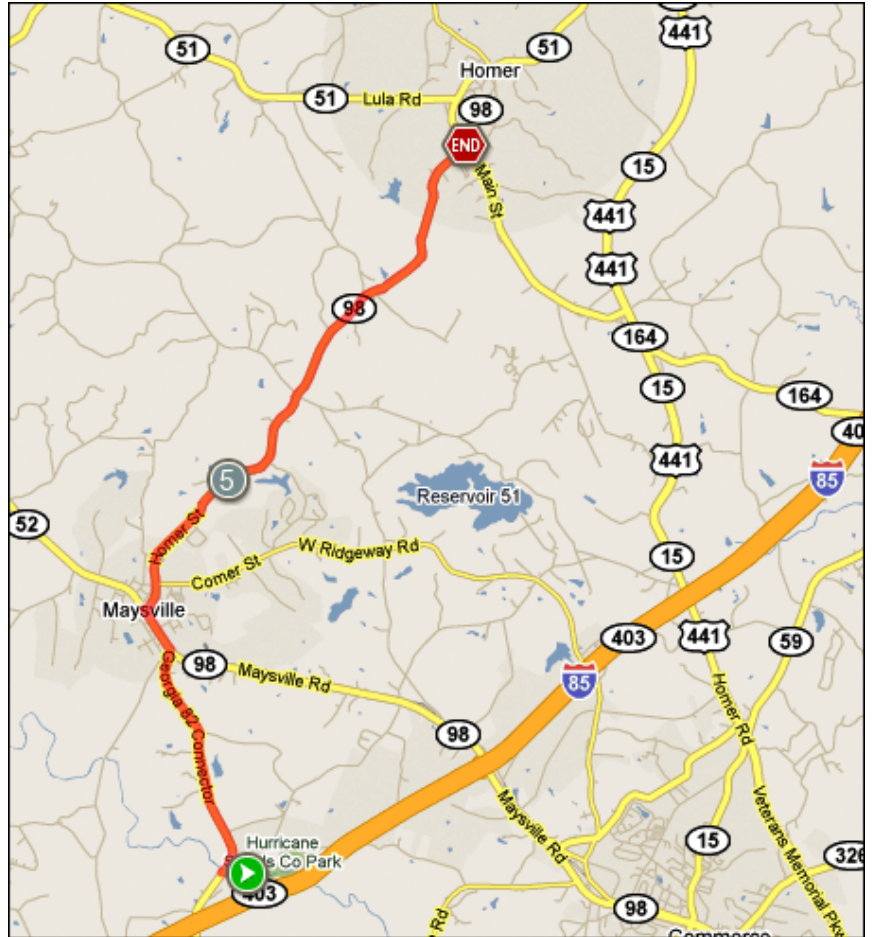

# LEG 7 - Golden Pantry in Maysville Area

9.0 MILES | VERY HARD

## RUNNER DIRECTIONS

1. Exit Hurricane Shoals Park to **.1 miles**
2. Take a right on SR 82 Spur Road to **2.3 miles**
3. Left on Route 98 towards Gainesville to **2.8 miles**
4. Right on 98 to **9 miles**
5. Golden Pantry on corner at 98/Main Street and Historic Homer Highway

# LEG 7 - Golden Pantry in Maysville Area

9.0 MILES | *VERY HARD*

---

## VAN DIRECTIONS

1. Exit Hurricane Shoals Park to **.1 miles**
2. Take a right on SR 82 Spur Road to **2.3 miles**
3. Left on Route 98 towards Gainesville to **2.8 miles**
4. Right on 98 to **9 miles**
5. Golden Pantry on corner at 98/Main Street and Historic Homer Highway