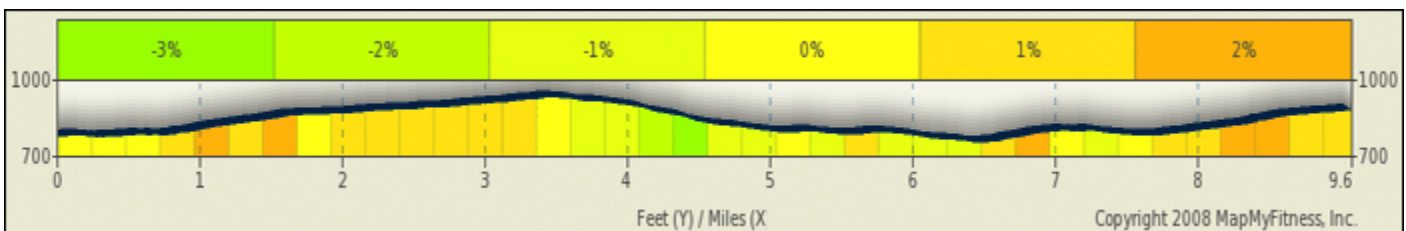

**ELEVATION:** min: 715ft | max: 961ft | ascent: 325ft | descent: -220ft