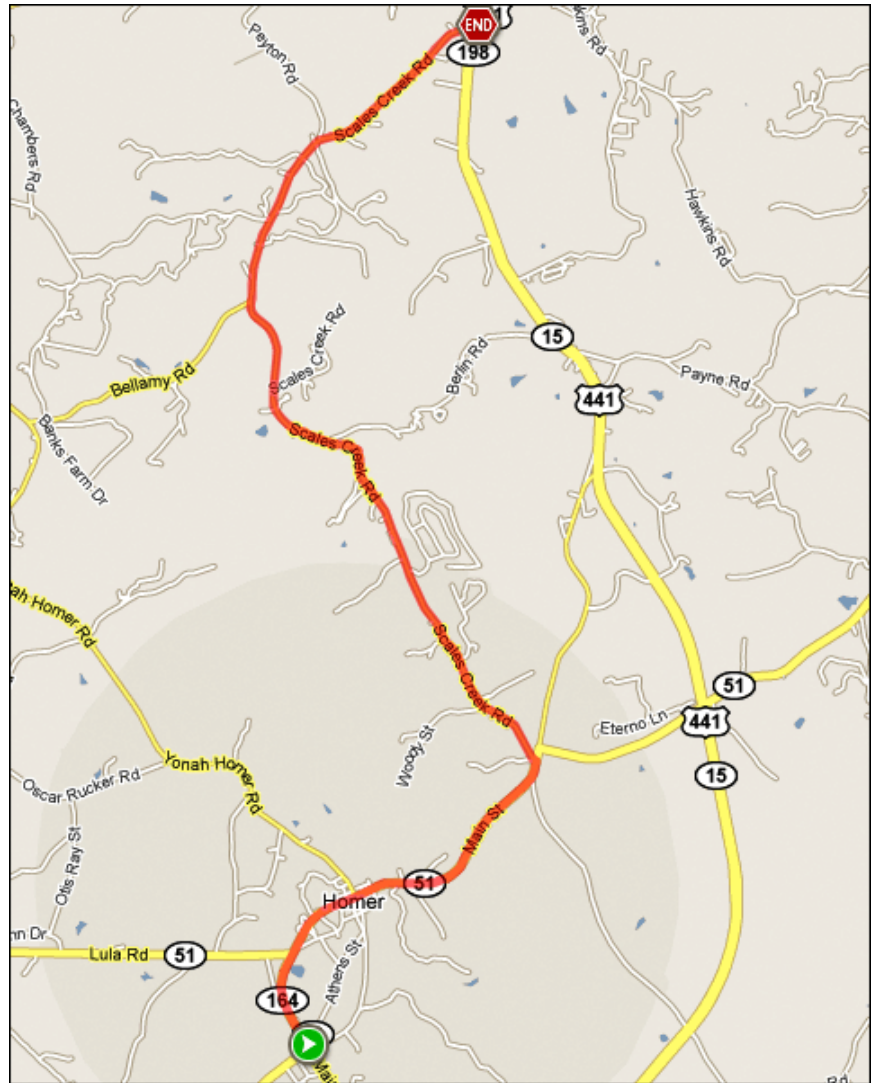

# LEG 8 - MaMa Dot's Country Store and Produce in Homer Area

7.6 MILES | VERY HARD

## RUNNER DIRECTIONS

1. Exit Golden Pantry taking a right on 164 / Historic Homer Highway
2. At **.5 miles**, 164 turns into 54
3. At **2.4 miles**, take a left on Scales Creek Road (at yellow sign for Hammer's Glen Golf Club)
4. Scales Creek Road becomes Sample Scales Road (around course)
5. Take Sample Scales Road to **5.6 miles**
6. Right on Bellamy Road to **7.6 miles**
7. MaMa Dot's Country Store and Produce on the right

# LEG 8 - MaMa Dot's Country Store and Produce in Homer Area

7.6 MILES | VERY HARD

---

## VAN DIRECTIONS

1. Exit Golden Pantry taking a right on 164 / Historic Homer Highway
2. At **.5 miles**, 164 turns into 54
3. At **2.4 miles**, take a left on Scales Creek Road (at yellow sign for Hammer's Glen Golf Club)
4. Scales Creek Road becomes Sample Scales Road (around course)
5. Take Sample Scales Road to **5.6 miles**
6. Right on Bellamy Road to **7.6 miles**
7. MaMa Dot's Country Store and Produce on the right